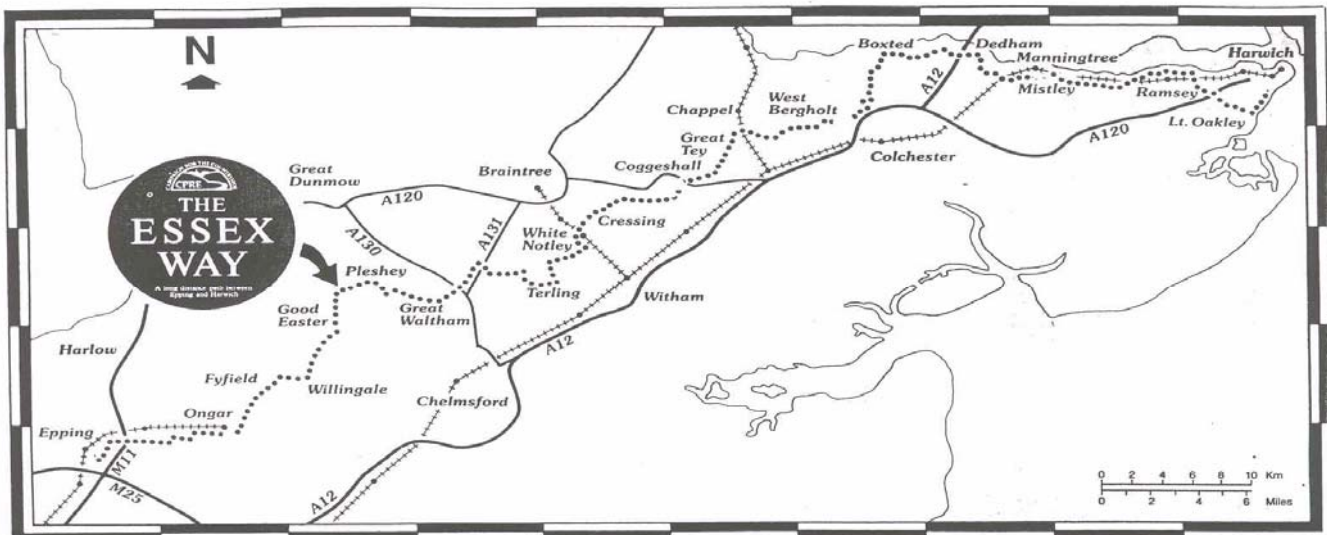

Please note: This guide does not constitute a recommendation.

The Essex Way Distance Chart (West to East)

LOCATION	Distance from previous location (miles)	Total distance (miles)
EPPING Tube Station	0	0
TOOT HILL The Green Man Inn	4.7	4.7
CHIPPING ONGAR High Street	2.9	7.6
CANNON'S GREEN	2.9	10.5
WILLINGALE The Churches	1.9	12.4
GOOD EASTER The Star Inn (No longer a Pub)	4.5	16.9
PLESHEY The Castle	4.5	21.4
GREAT WALTHAM Main Road	2.2	23.6
GREAT LEIGHS A131	3.4	27.0
FULLER STREET The Compasses Inn	1.8	28.8
TERLING The Ford	2.0	30.8
FAIRSTEAD The Church	1.3	32.1
WHITE NOTLEY Station Road	2.6	34.7
CRESSING The Church	1.6	36.3
COGGESHALL The Abbey	5.1	41.4
GREAT TEY The Church	4.2	45.6
FORD STREET The Shoulder of Mutton Inn	3.1	48.7
WEST BERGHOLT New Church Road	3.0	51.7
GREAT HORKSLEY The Half Butt Inn	1.9	53.6
BOXTED The Church	4.1	57.7
DEDHAM The Church	5.2	62.9
MANNINGTREE Quay Street	4.7	67.6
MISTLEY The Swan Fountain	0.8	68.4
BRADFIELD The Strangers Home Inn	2.3	70.7
WRABNESS The Church	2.2	72.9
RAMSEY The Castle Inn	3.2	76.1
LITTLE OAKLEY B1414	1.0	77.1
HARWICH The High Lighthouse	4.3	81.4
TOTAL		81.4